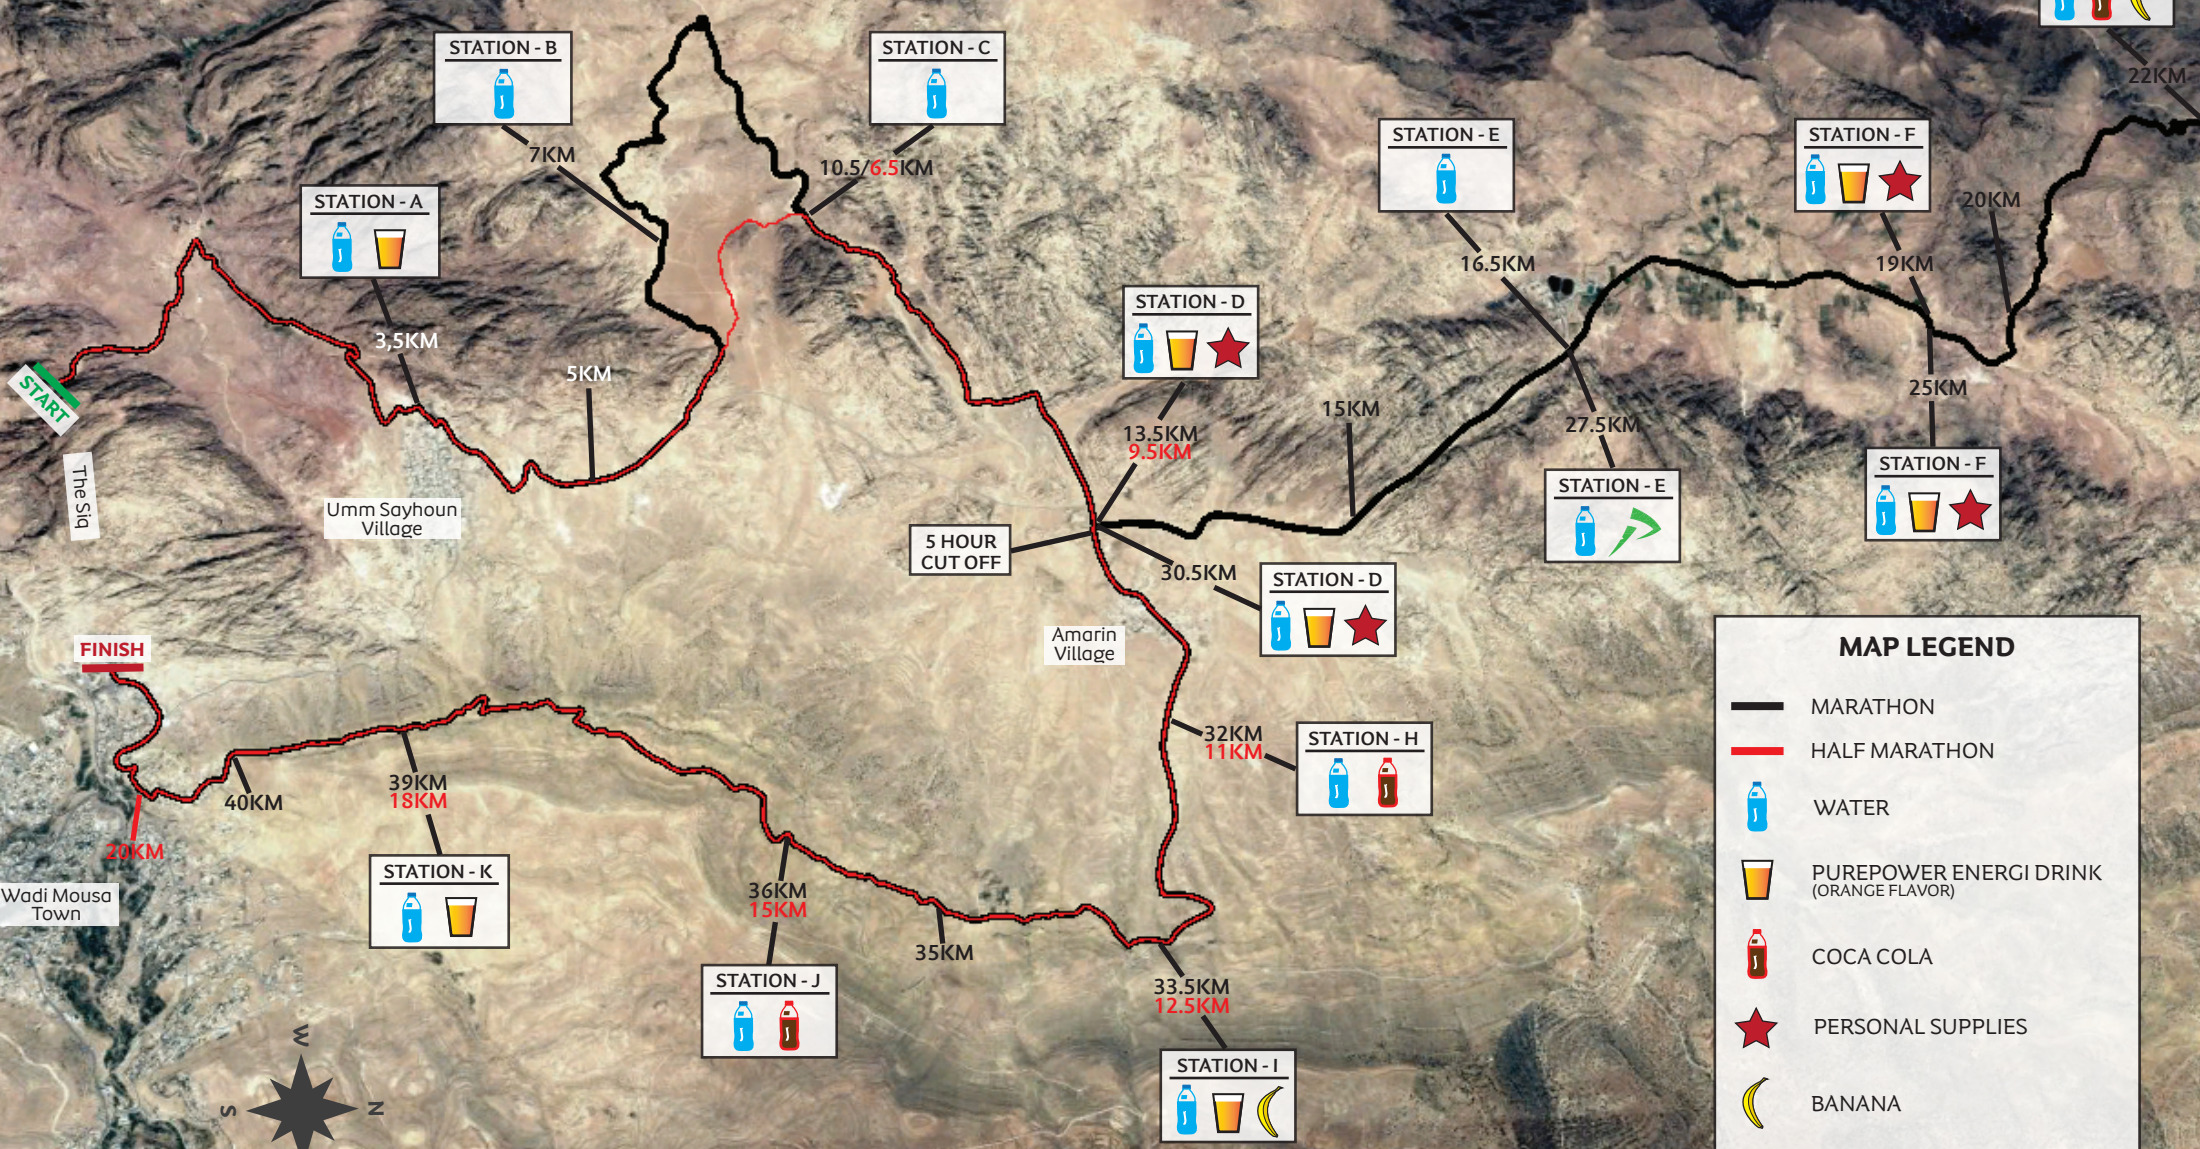

# ROUTE MAP

WRIST BAND

STATION - G

### MAP LEGEND

- MARATHON
- HALF MARATHON
- WATER
- PUREPOWER ENERGI DRINK (ORANGE FLAVOR)
- COCA COLA
- PERSONAL SUPPLIES
- BANANA
- PUREPOWER ENERGI GEL (COLA & LEMON TEA FLAVORS)